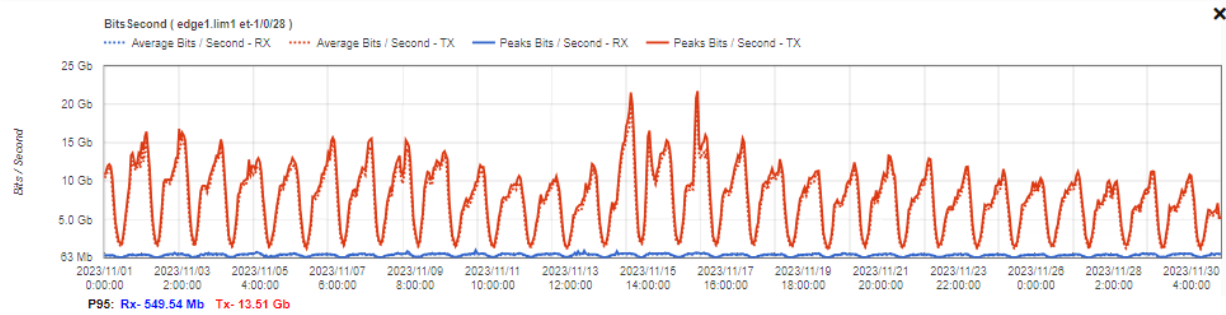

Plataform: PTX 10008 (edge2.lim1)  
Interface: et-0/0/23  
Max. Speed: 100 Gbps

Plataform: PTX 10008 (edge1.lim1)  
Interface: et-1/0/27  
Max. Speed: 100 Gbps

Plataform: PTX 10008 (edge2.lim1)  
 Interface: et-0/0/24  
 Max. Speed: 100 Gbps

Plataform: PTX 10008 (edge1.lim1)  
 Interface: et-0/0/25  
 Max. Speed: 100 Gbps

Plataform: PTX 10008 (edge2.lim1)  
 Interface: et-1/0/20  
 Max. Speed: 100 Gbps

Plataform: PTX 10008 (edge1.lim1)  
 Interface: et-1/0/28  
 Max. Speed: 100 Gbps

Plataform: PTX 10008 (edge2.lim1)  
 Interface: et-1/0/21  
 Max. Speed: 100 Gbps

PEER: TELECOM\_ITALIA  
 AS PEER: 6762  
 AS CIRION: 3356

Plataform: PTX 10008 (edge1.lim1)  
 Interface: et-0/0/27  
 Max. Speed: 100 Gbps