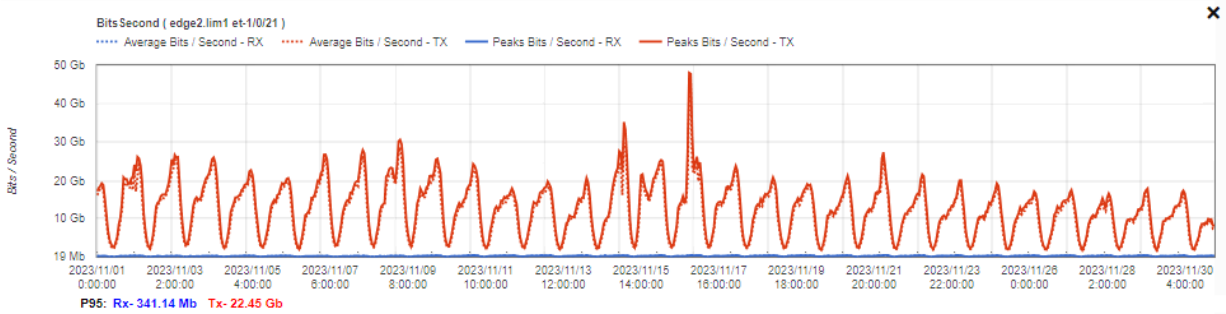

Plataform: PTX 10008 (edge1.lim1)  
 Interface: et-0/0/25  
 Max. Speed: 100 Gbps

Plataform: PTX 10008 (edge2.lim1)  
 Interface: et-1/0/20  
 Max. Speed: 100 Gbps

Plataform: PTX 10008 (edge1.lim1)  
 Interface: et-1/0/28  
 Max. Speed: 100 Gbps

Plataform: PTX 10008 (edge2.lim1)  
 Interface: et-1/0/21  
 Max. Speed: 100 Gbps

PEER: TELECOM\_ITALIA  
 AS PEER: 6762  
 AS CIRION: 3356

Plataform: PTX 10008 (edge1.lim1)  
 Interface: et-0/0/27  
 Max. Speed: 100 Gbps

Plataform: PTX 10008 (edge2.lim1)  
 Interface: et-0/0/20  
 Max. Speed: 100 Gbps

PEER: TELXIUS  
 AS PEER: 12956  
 AS CIRION: 3356

Plataform: PTX 10008 (edge1.lim1)  
 Interface: et-0/0/26  
 Max. Speed: 100 Gbps