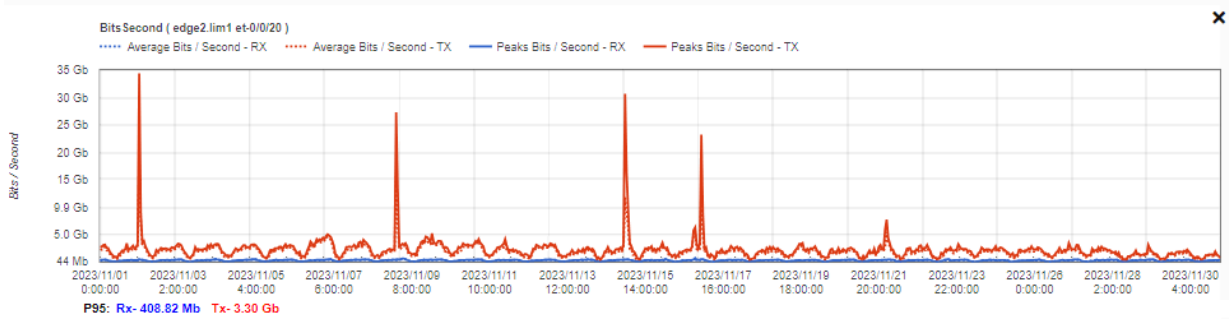

Plataform: PTX 10008 (edge2.lim1)  
 Interface: et-1/0/21  
 Max. Speed: 100 Gbps

PEER: TELECOM\_ITALIA  
 AS PEER: 6762  
 AS CIRION: 3356

Plataform: PTX 10008 (edge1.lim1)  
 Interface: et-0/0/27  
 Max. Speed: 100 Gbps

Plataform: PTX 10008 (edge2.lim1)  
 Interface: et-0/0/20  
 Max. Speed: 100 Gbps

PEER: TELXIUS  
 AS PEER: 12956  
 AS CIRION: 3356

Plataform: PTX 10008 (edge1.lim1)  
 Interface: et-0/0/26  
 Max. Speed: 100 Gbps