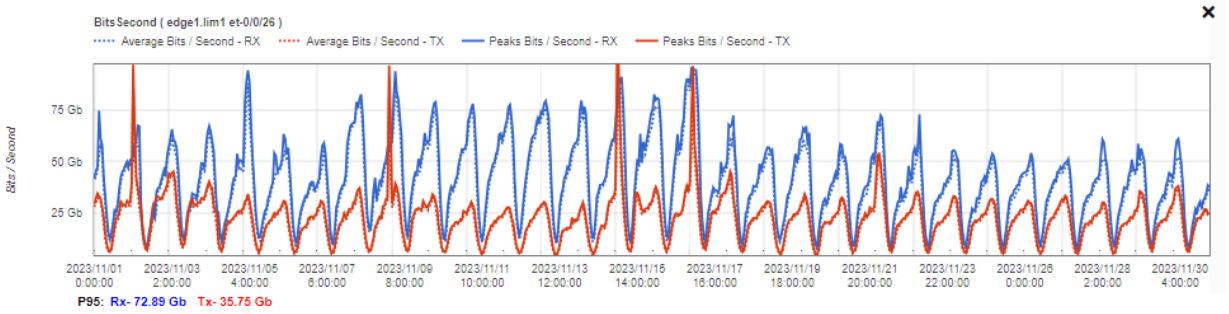

Plataform: PTX 10008 (edge2.lim1)  
 Interface: et-1/0/21  
 Max. Speed: 100 Gbps

PEER: TELECOM\_ITALIA  
 AS PEER: 6762  
 AS CIRION: 3356

Plataform: PTX 10008 (edge1.lim1)  
 Interface: et-0/0/27  
 Max. Speed: 100 Gbps

Plataform: PTX 10008 (edge2.lim1)  
 Interface: et-0/0/20  
 Max. Speed: 100 Gbps

PEER: TELXIUS  
 AS PEER: 12956  
 AS CIRION: 3356

Plataform: PTX 10008 (edge1.lim1)  
 Interface: et-0/0/26  
 Max. Speed: 100 Gbps