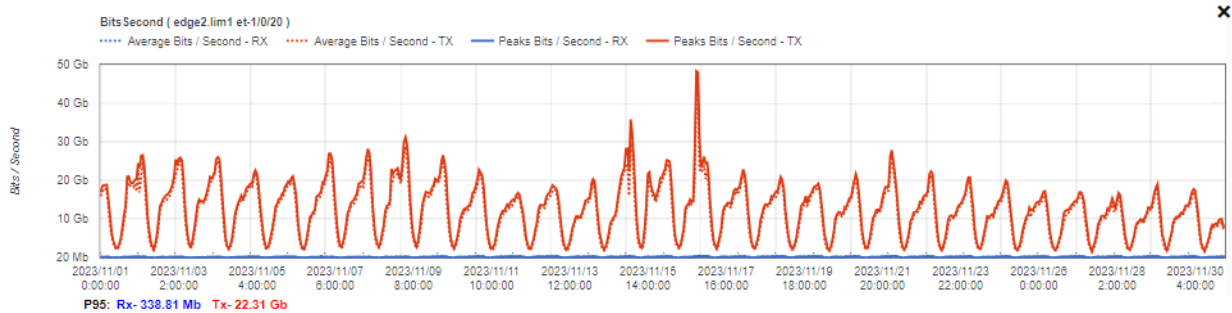

Plataform: PTX 10008 (edge2.lim1)  
Interface: et-0/0/23  
Max. Speed: 100 Gbps

Plataform: PTX 10008 (edge1.lim1)  
Interface: et-1/0/27  
Max. Speed: 100 Gbps

Plataform: PTX 10008 (edge2.lim1)  
 Interface: et-0/0/24  
 Max. Speed: 100 Gbps

Plataform: PTX 10008 (edge1.lim1)  
 Interface: et-0/0/25  
 Max. Speed: 100 Gbps

Plataform: PTX 10008 (edge2.lim1)  
 Interface: et-1/0/20  
 Max. Speed: 100 Gbps

Plataform: PTX 10008 (edge1.lim1)  
 Interface: et-1/0/28  
 Max. Speed: 100 Gbps

Plataform: PTX 10008 (edge2.lim1)  
 Interface: et-1/0/21  
 Max. Speed: 100 Gbps

PEER: TELECOM\_ITALIA  
 AS PEER: 6762  
 AS CIRION: 3356

Plataform: PTX 10008 (edge1.lim1)  
 Interface: et-0/0/27  
 Max. Speed: 100 Gbps