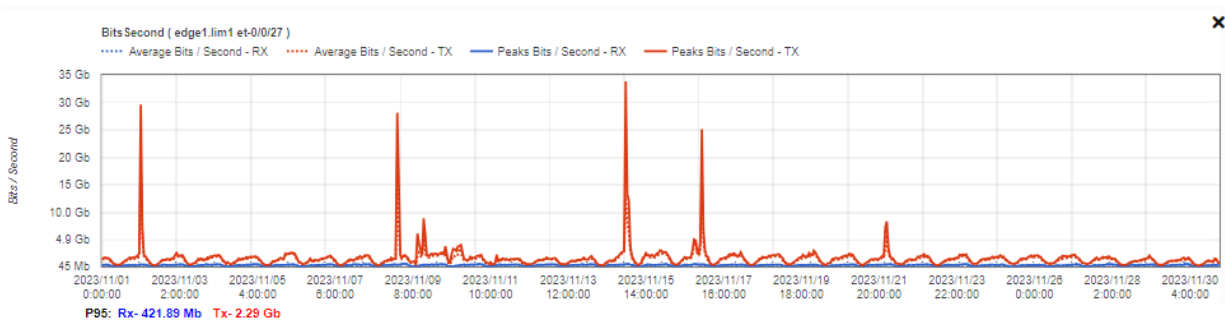

Plataform: PTX 10008 (edge1.lim1)  
 Interface: et-0/0/25  
 Max. Speed: 100 Gbps

Plataform: PTX 10008 (edge2.lim1)  
 Interface: et-1/0/20  
 Max. Speed: 100 Gbps

Plataform: PTX 10008 (edge1.lim1)  
 Interface: et-1/0/28  
 Max. Speed: 100 Gbps

Plataform: PTX 10008 (edge2.lim1)  
 Interface: et-1/0/21  
 Max. Speed: 100 Gbps

PEER: TELECOM\_ITALIA  
 AS PEER: 6762  
 AS CIRION: 3356

Plataform: PTX 10008 (edge1.lim1)  
 Interface: et-0/0/27  
 Max. Speed: 100 Gbps