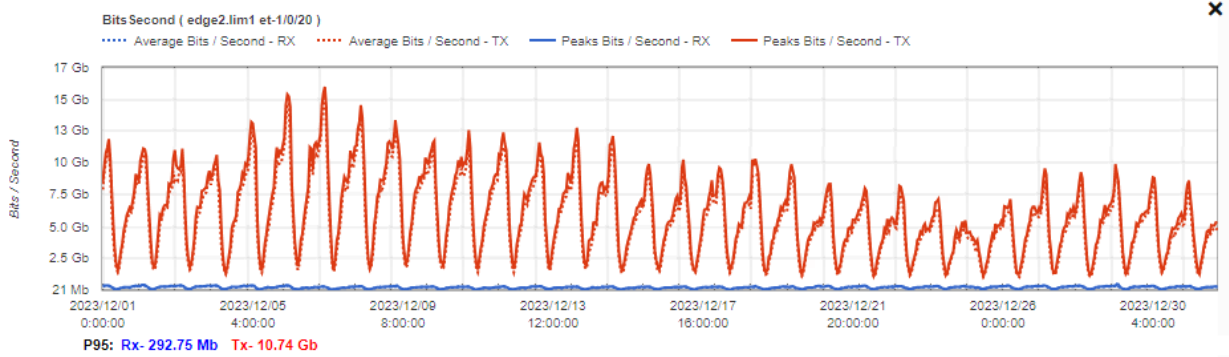

Plataform: PTX 10008 (edge2.lim1)
Interface: et-0/0/23
Max. Speed: 100 Gbps

Plataform: PTX 10008 (edge1.lim1)
Interface: et-1/0/27
Max. Speed: 100 Gbps

Plataform: PTX 10008 (edge2.lim1)
 Interface: et-0/0/24
 Max. Speed: 100 Gbps

Plataform: PTX 10008 (edge1.lim1)
 Interface: et-0/0/25
 Max. Speed: 100 Gbps

Plataform: PTX 10008 (edge2.lim1)
 Interface: et-1/0/20
 Max. Speed: 100 Gbps

Plataform: PTX 10008 (edge1.lim1)
 Interface: et-1/0/28
 Max. Speed: 100 Gbps

Plataform: PTX 10008 (edge2.lim1)
 Interface: et-1/0/21
 Max. Speed: 100 Gbps

PEER: TELECOM_ITALIA
 AS PEER: 6762
 AS CIRION: 3356

Plataform: PTX 10008 (edge1.lim1)
 Interface: et-0/0/27

Max. Speed: 100 Gbps