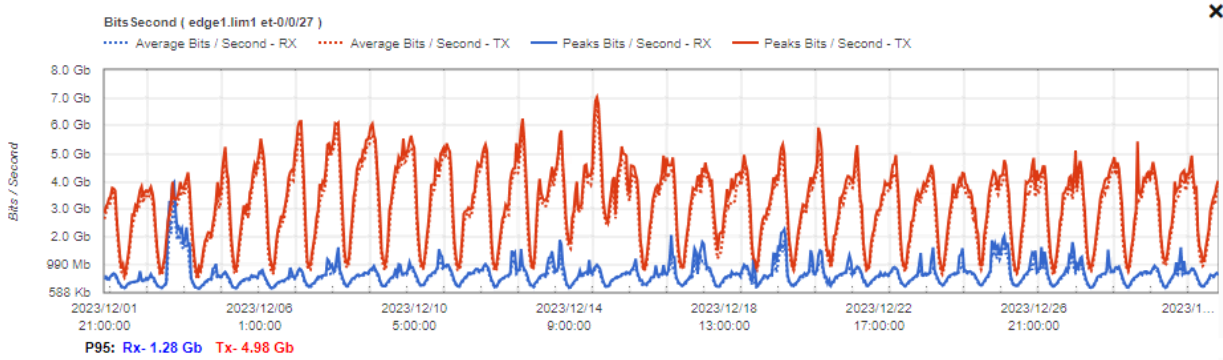

Plataform: PTX 10008 (edge1.lim1)
 Interface: et-0/0/25
 Max. Speed: 100 Gbps

Plataform: PTX 10008 (edge2.lim1)
 Interface: et-1/0/20
 Max. Speed: 100 Gbps

Plataform: PTX 10008 (edge1.lim1)
 Interface: et-1/0/28
 Max. Speed: 100 Gbps

Plataform: PTX 10008 (edge2.lim1)
 Interface: et-1/0/21
 Max. Speed: 100 Gbps

PEER: TELECOM_ITALIA
 AS PEER: 6762
 AS CIRION: 3356

Plataform: PTX 10008 (edge1.lim1)
 Interface: et-0/0/27

Max. Speed: 100 Gbps