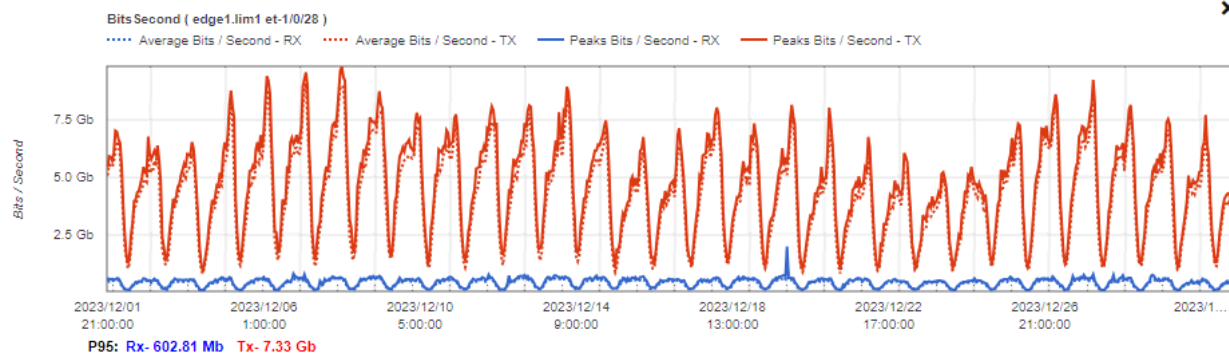

Plataform: PTX 10008 (edge2.lim1)
Interface: et-0/0/23
Max. Speed: 100 Gbps

Plataform: PTX 10008 (edge1.lim1)
Interface: et-1/0/27
Max. Speed: 100 Gbps

Plataform: PTX 10008 (edge2.lim1)
 Interface: et-0/0/24
 Max. Speed: 100 Gbps

Plataform: PTX 10008 (edge1.lim1)
 Interface: et-0/0/25
 Max. Speed: 100 Gbps

Plataform: PTX 10008 (edge2.lim1)
 Interface: et-1/0/20
 Max. Speed: 100 Gbps

Plataform: PTX 10008 (edge1.lim1)
 Interface: et-1/0/28
 Max. Speed: 100 Gbps

Plataform: PTX 10008 (edge2.lim1)
 Interface: et-1/0/21
 Max. Speed: 100 Gbps

PEER: TELECOM_ITALIA
 AS PEER: 6762
 AS CIRION: 3356

Plataform: PTX 10008 (edge1.lim1)
 Interface: et-0/0/27

Max. Speed: 100 Gbps