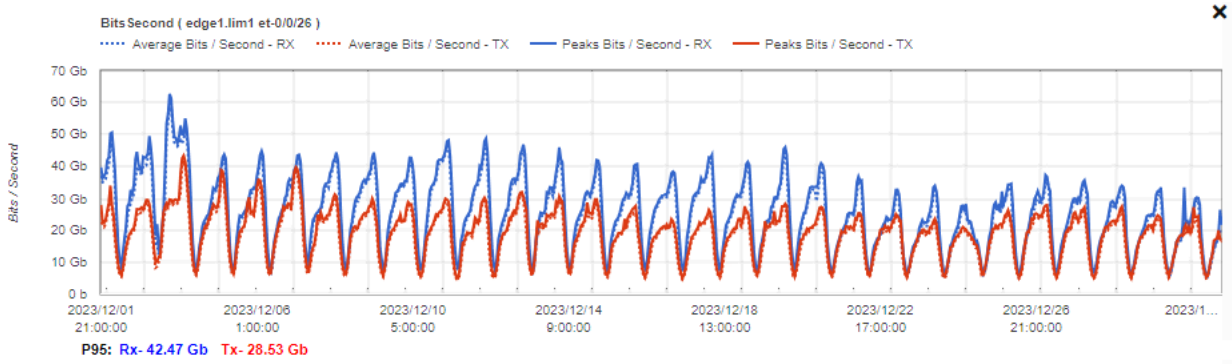

Plataform: PTX 10008 (edge2.lim1)
 Interface: et-1/0/21
 Max. Speed: 100 Gbps

PEER: TELECOM_ITALIA
 AS PEER: 6762
 AS CIRION: 3356

Plataform: PTX 10008 (edge1.lim1)
 Interface: et-0/0/27

Max. Speed: 100 Gbps

Plataform: PTX 10008 (edge2.lim1)

Interface: et-0/0/20

Max. Speed: 100 Gbps

PEER: TELXIUS
AS PEER: 12956
AS CIRION: 3356

Plataform: PTX 10008 (edge1.lim1)

Interface: et-0/0/26

Max. Speed: 100 Gbps

Plataform: PTX 10008 (edge2.lim1)

Interface: et-0/0/22

Max. Speed: 100 Gbps