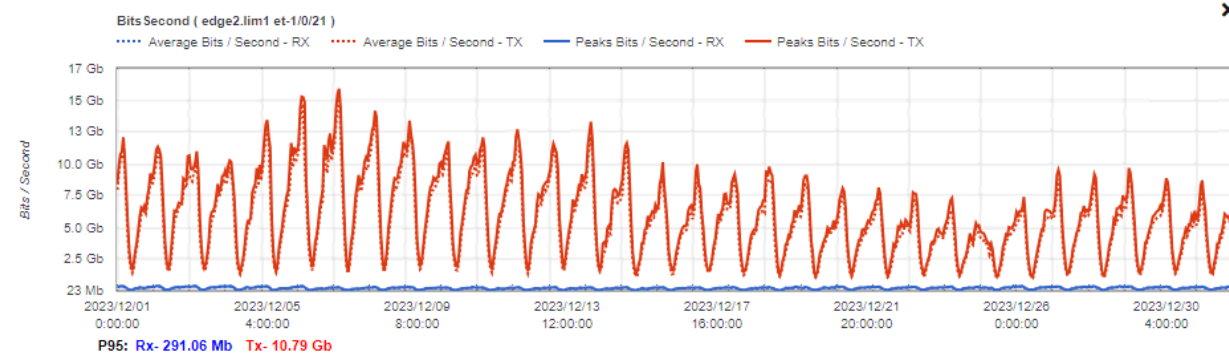

Plataform: PTX 10008 (edge1.lim1)
 Interface: et-0/0/25
 Max. Speed: 100 Gbps

Plataform: PTX 10008 (edge2.lim1)
 Interface: et-1/0/20
 Max. Speed: 100 Gbps

Plataform: PTX 10008 (edge1.lim1)
 Interface: et-1/0/28
 Max. Speed: 100 Gbps

Plataform: PTX 10008 (edge2.lim1)
 Interface: et-1/0/21
 Max. Speed: 100 Gbps

PEER: TELECOM_ITALIA
 AS PEER: 6762
 AS CIRION: 3356

Plataform: PTX 10008 (edge1.lim1)
 Interface: et-0/0/27

Max. Speed: 100 Gbps