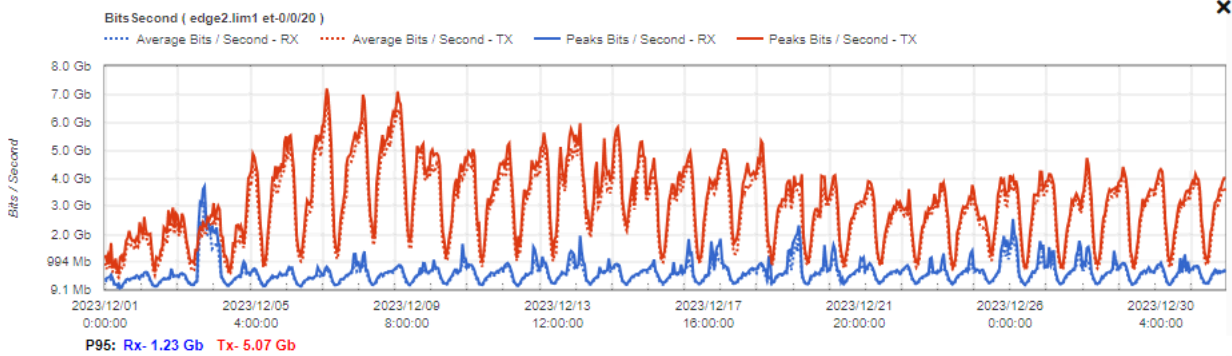

Plataform: PTX 10008 (edge2.lim1)
 Interface: et-1/0/21
 Max. Speed: 100 Gbps

PEER: TELECOM_ITALIA
 AS PEER: 6762
 AS CIRION: 3356

Plataform: PTX 10008 (edge1.lim1)
 Interface: et-0/0/27

Max. Speed: 100 Gbps

Plataform: PTX 10008 (edge2.lim1)

Interface: et-0/0/20

Max. Speed: 100 Gbps

PEER: TELXIUS
AS PEER: 12956
AS CIRION: 3356

Plataform: PTX 10008 (edge1.lim1)

Interface: et-0/0/26

Max. Speed: 100 Gbps

Plataform: PTX 10008 (edge2.lim1)

Interface: et-0/0/22

Max. Speed: 100 Gbps