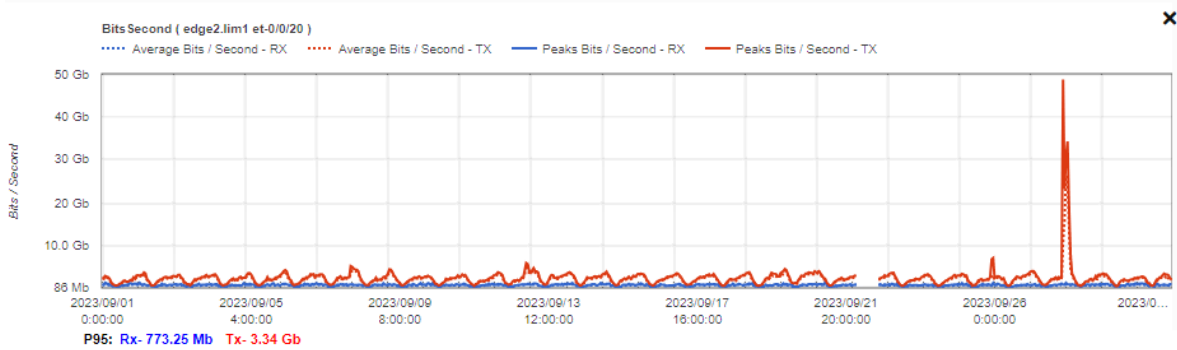

Plataform: PTX 10008 (edge2.lim1)
 Interface: et-1/0/21
 Max. Speed: 100 Gbps

PEER: TELECOM_ITALIA
 AS PEER: 6762
 AS CIRION: 3356

Plataform: PTX 10008 (edge1.lim1)
 Interface: et-0/0/27
 Max. Speed: 100 Gbps

Plataform: PTX 10008 (edge2.lim1)
 Interface: et-0/0/20
 Max. Speed: 100 Gbps

PEER: TELXIUS
 AS PEER: 12956
 AS CIRION: 3356

Plataform: PTX 10008 (edge1.lim1)
 Interface: et-0/0/26
 Max. Speed: 100 Gbps