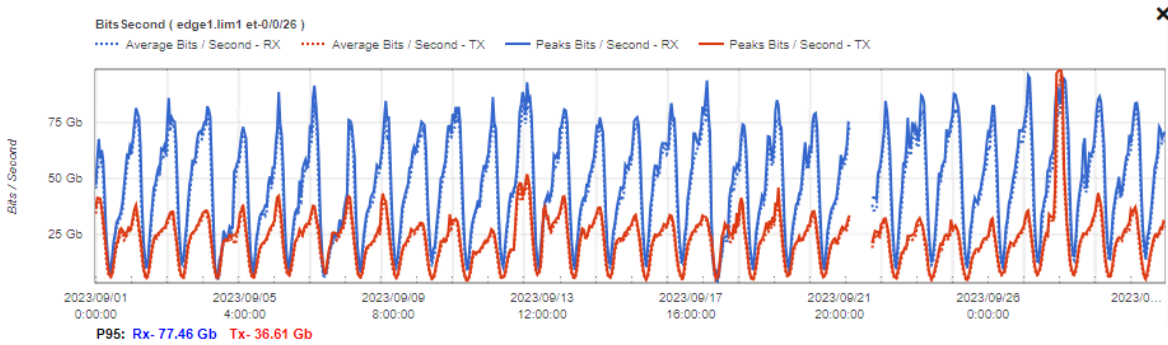

Plataform: PTX 10008 (edge2.lim1)
 Interface: et-1/0/21
 Max. Speed: 100 Gbps

PEER: TELECOM_ITALIA
 AS PEER: 6762
 AS CIRION: 3356

Plataform: PTX 10008 (edge1.lim1)
 Interface: et-0/0/27
 Max. Speed: 100 Gbps

Plataform: PTX 10008 (edge2.lim1)
 Interface: et-0/0/20
 Max. Speed: 100 Gbps

PEER: TELXIUS
 AS PEER: 12956
 AS CIRION: 3356

Plataform: PTX 10008 (edge1.lim1)
 Interface: et-0/0/26
 Max. Speed: 100 Gbps