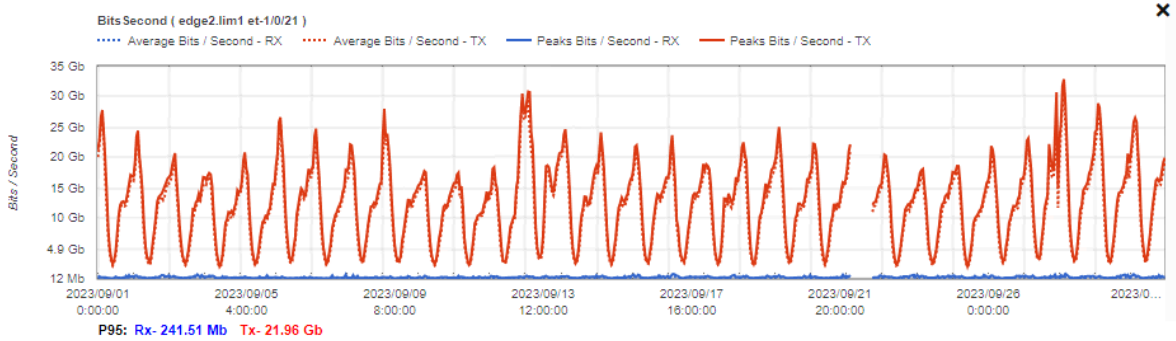

Plataform: PTX 10008 (edge1.lim1)
 Interface: et-0/0/25
 Max. Speed: 100 Gbps

Plataform: PTX 10008 (edge2.lim1)
 Interface: et-1/0/20
 Max. Speed: 100 Gbps

Plataform: PTX 10008 (edge1.lim1)
 Interface: et-1/0/28
 Max. Speed: 100 Gbps

Plataform: PTX 10008 (edge2.lim1)
 Interface: et-1/0/21
 Max. Speed: 100 Gbps

PEER: TELECOM_ITALIA
 AS PEER: 6762
 AS CIRION: 3356

Plataform: PTX 10008 (edge1.lim1)
 Interface: et-0/0/27
 Max. Speed: 100 Gbps