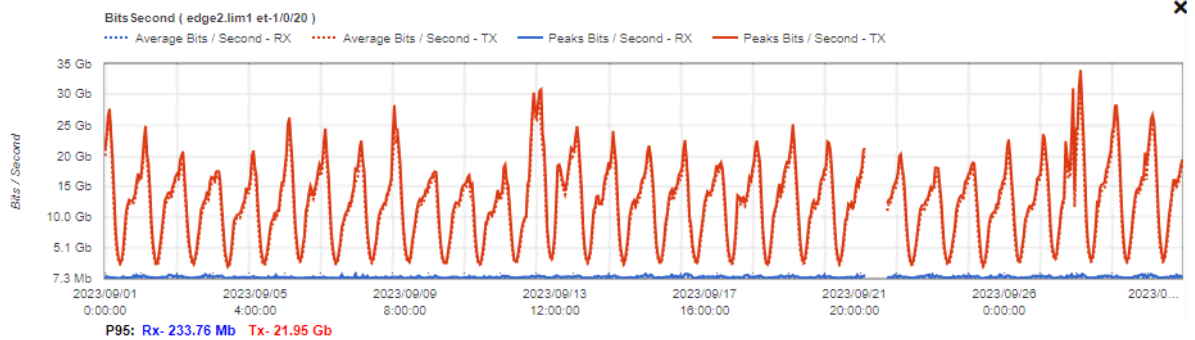

Plataform: PTX 10008 (edge2.lim1)
 Interface: et-0/0/23
 Max. Speed: 100 Gbps

Plataform: PTX 10008 (edge1.lim1)
 Interface: et-1/0/27
 Max. Speed: 100 Gbps

Plataform: PTX 10008 (edge2.lim1)
 Interface: et-0/0/24
 Max. Speed: 100 Gbps

Plataform: PTX 10008 (edge1.lim1)
 Interface: et-0/0/25
 Max. Speed: 100 Gbps

Plataform: PTX 10008 (edge2.lim1)
 Interface: et-1/0/20
 Max. Speed: 100 Gbps

Plataform: PTX 10008 (edge1.lim1)
 Interface: et-1/0/28
 Max. Speed: 100 Gbps

Plataform: PTX 10008 (edge2.lim1)
 Interface: et-1/0/21
 Max. Speed: 100 Gbps

PEER: TELECOM_ITALIA
 AS PEER: 6762
 AS CIRION: 3356

Plataform: PTX 10008 (edge1.lim1)
 Interface: et-0/0/27
 Max. Speed: 100 Gbps