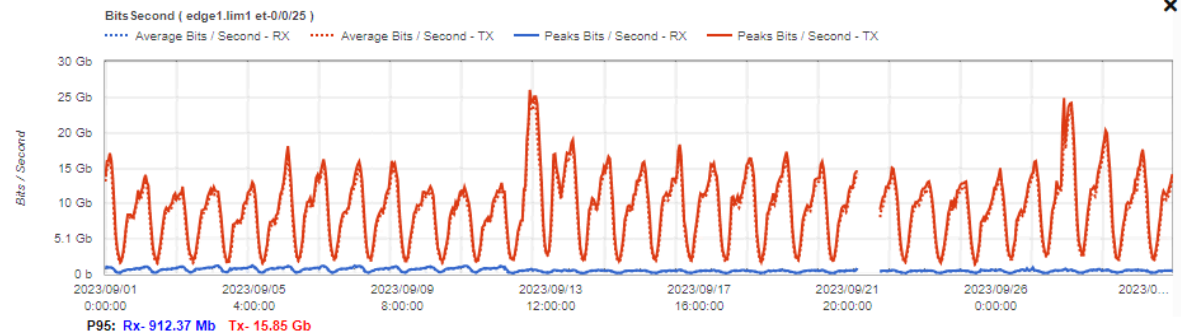

Plataform: PTX 10008 (edge2.lim1)
 Interface: et-0/0/23
 Max. Speed: 100 Gbps

Plataform: PTX 10008 (edge1.lim1)
 Interface: et-1/0/27
 Max. Speed: 100 Gbps

Plataform: PTX 10008 (edge2.lim1)
 Interface: et-0/0/24
 Max. Speed: 100 Gbps

Plataform: PTX 10008 (edge1.lim1)
 Interface: et-0/0/25
 Max. Speed: 100 Gbps

Plataform: PTX 10008 (edge2.lim1)
 Interface: et-1/0/20
 Max. Speed: 100 Gbps

Plataform: PTX 10008 (edge1.lim1)
 Interface: et-1/0/28
 Max. Speed: 100 Gbps

Plataform: PTX 10008 (edge2.lim1)
 Interface: et-1/0/21
 Max. Speed: 100 Gbps

PEER: TELECOM_ITALIA
 AS PEER: 6762
 AS CIRION: 3356

Plataform: PTX 10008 (edge1.lim1)
 Interface: et-0/0/27
 Max. Speed: 100 Gbps