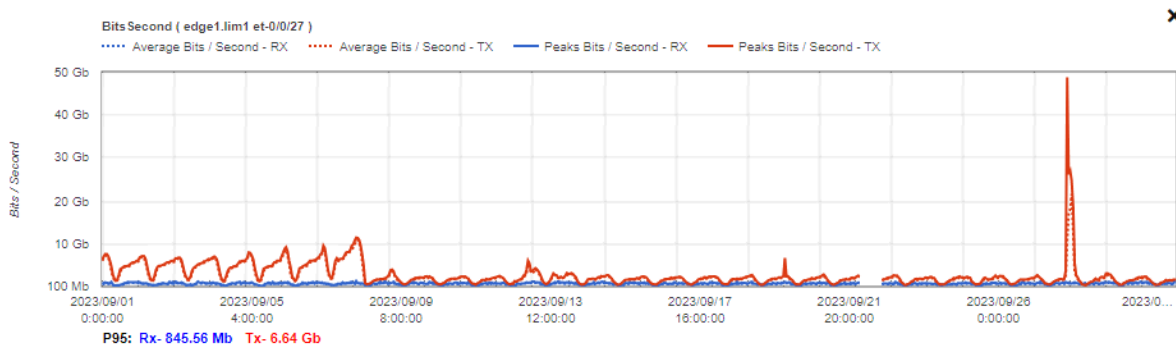

Plataform: PTX 10008 (edge1.lim1)
 Interface: et-0/0/25
 Max. Speed: 100 Gbps

Plataform: PTX 10008 (edge2.lim1)
 Interface: et-1/0/20
 Max. Speed: 100 Gbps

Plataform: PTX 10008 (edge1.lim1)
 Interface: et-1/0/28
 Max. Speed: 100 Gbps

Plataform: PTX 10008 (edge2.lim1)
 Interface: et-1/0/21
 Max. Speed: 100 Gbps

PEER: TELECOM_ITALIA
 AS PEER: 6762
 AS CIRION: 3356

Plataform: PTX 10008 (edge1.lim1)
 Interface: et-0/0/27
 Max. Speed: 100 Gbps